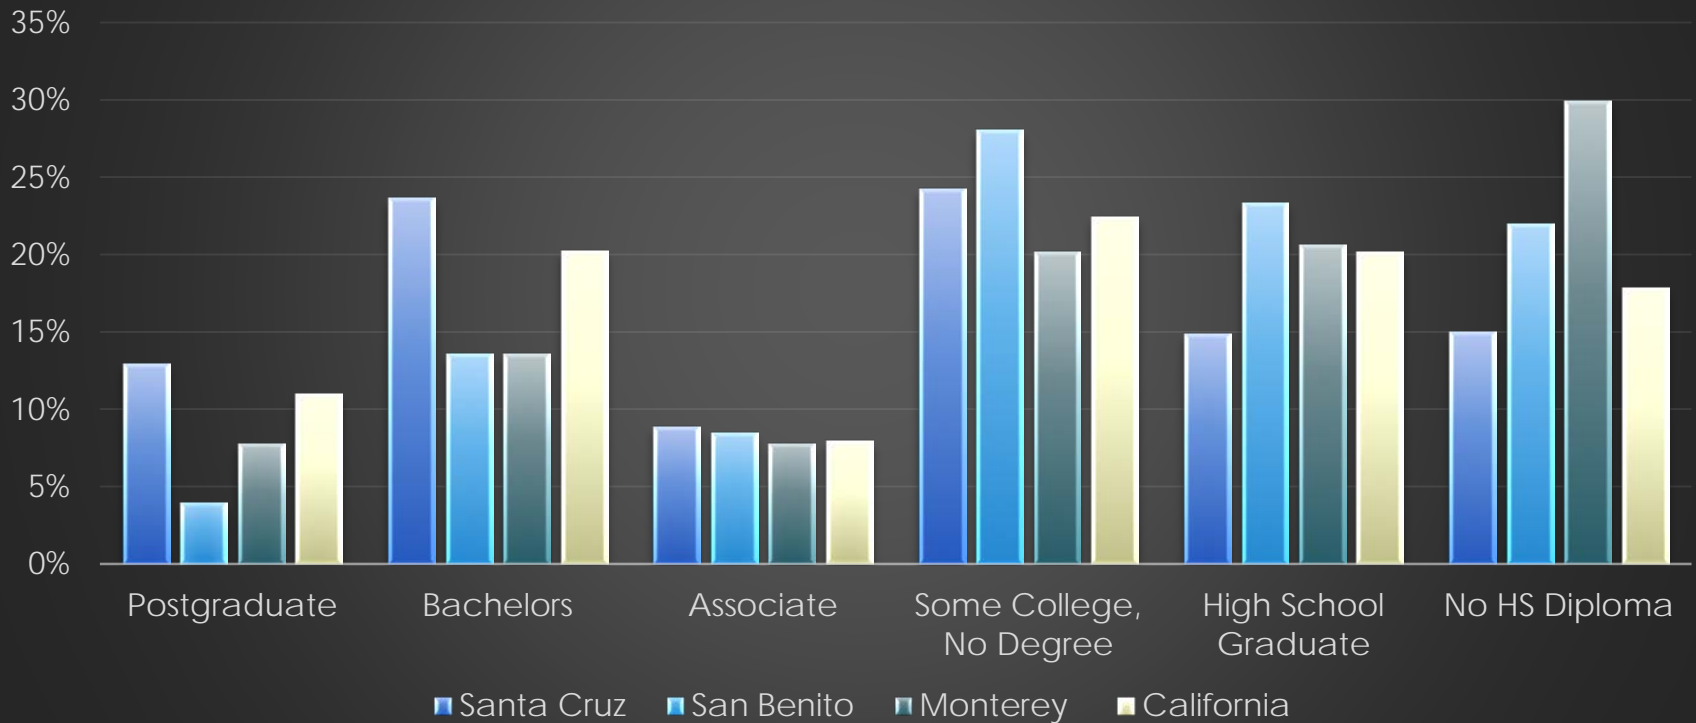

Educational Attainment in the Monterey Bay Region

MBEP Workforce Development Committee

October 2, 2015

Josh Metz

*Economic Development
Coordinator*

Educational Attainment, Monterey Bay Region Workforce (2010)

Educational attainment supply

Number of workers in the labor force with various educational attainment levels (*high school graduate, 2-year college degree, etc*)

Sources

- 2010 Census data
- JobsEQ Database