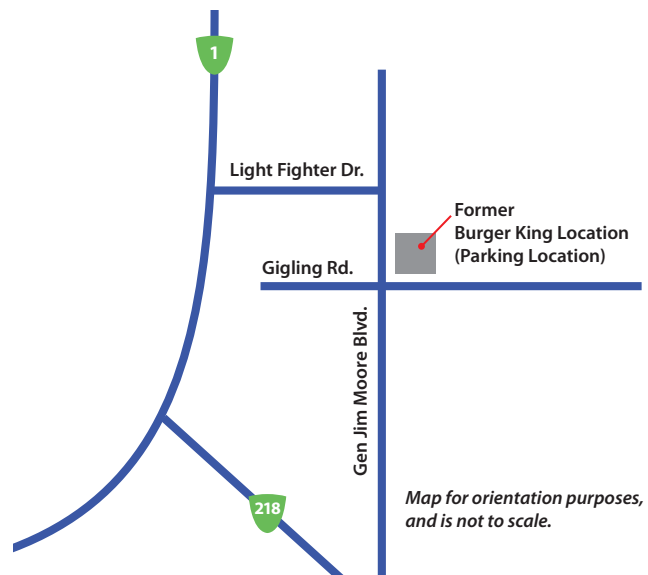

CALOVET

CALIFORNIA CENTRAL COAST
VETERANS CEMETERY

California Central Coast Veterans Cemetery *Opening Ceremony*

Tuesday, October 11, 2016
Ceremony begins at 10:30 a.m.

Parking Information

Public parking is not available at the cemetery. Please park at the former Burger King location on the Northeast corner of Gen. Jim Moore Blvd. and Gigling Rd. **by 10 am**. A shuttle will transport you to and from the cemetery.